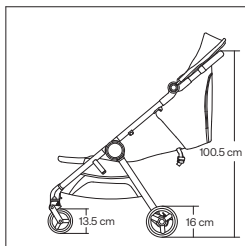

IQ all-in-one