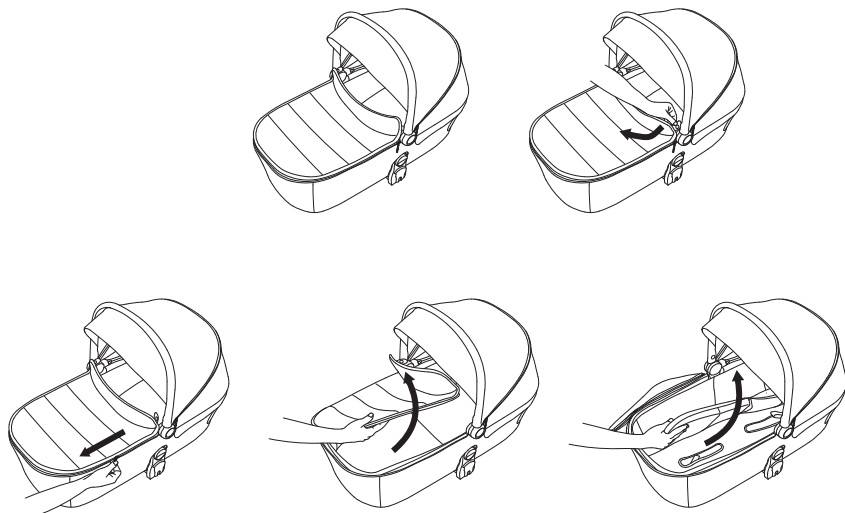

Shock absorption

IQ FRAME

9

Handle regulation

⊕

37

Leg rest adjustment

IQ BUGGY

38

Safety belts buckle

EN 1888-2:2018+A1:2022
EN 1466:2023

Check for the most recent manuals
on our website: anexbaby.com

The information is subject to change without
notice. Anex shall not be liable for technical
errors or omissions contained in this manual.
The purchased product may differ from the
product as described in this manual.