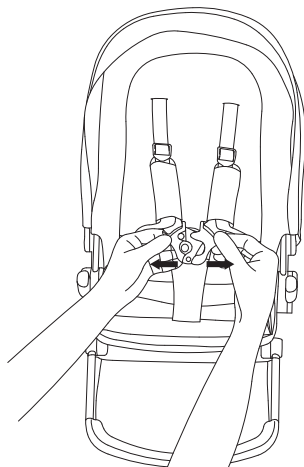

Shock absorption

IQ FRAME

9

Handle regulation

⊕

37

Leg rest adjustment

IQ BUGGY

38

Safety belts buckle

EN 1888-2:2018+A1:2022
EN 1466:2023

Check for the most recent manuals
on our website: anexbaby.com

The information is subject to change without
notice. Anex shall not be liable for technical
errors or omissions contained in this manual.
The purchased product may differ from the
product as described in this manual.