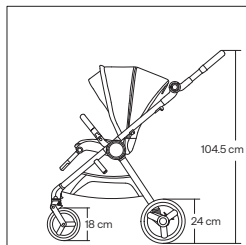

IQ all-in-one	4
IQ Frame	6
IQ Carrycot	19
IQ Seat unit	36
IQ Buggy	49
IQ Accessories	60

IQ all-in-one