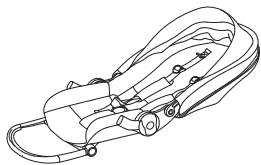

Shock absorption

IQ FRAME

9

Handle regulation

⊕

37

Leg rest adjustment

IQ BUGGY

38

Safety belts buckle

EN 1888-2:2018+A1:2022
EN 1466:2023

Check for the most recent manuals
on our website: anexbaby.com

The information is subject to change without
notice. Anex shall not be liable for technical
errors or omissions contained in this manual.
The purchased product may differ from the
product as described in this manual.