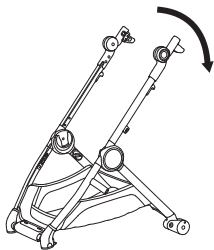

Shock absorption

IQ FRAME

9

Handle regulation

⊕

37

Leg rest adjustment

IQ BUGGY

38

Safety belts buckle

EN 1888-2:2018+A1:2022
EN 1466:2023

Check for the most recent manuals
on our website: anexbaby.com

The information is subject to change without
notice. Anex shall not be liable for technical
errors or omissions contained in this manual.
The purchased product may differ from the
product as described in this manual.