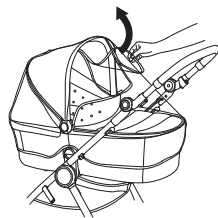

Shock absorption

IQ FRAME

9

Handle regulation

⊕

37

Leg rest adjustment

IQ BUGGY

38

Safety belts buckle

EN 1888-2:2018+A1:2022
EN 1466:2023

Check for the most recent manuals
on our website: anexbaby.com

The information is subject to change without
notice. Anex shall not be liable for technical
errors or omissions contained in this manual.
The purchased product may differ from the
product as described in this manual.