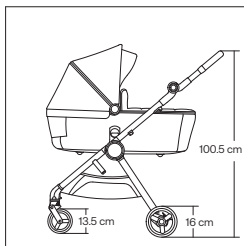

IQ all-in-one	4
IQ Frame	6
IQ Carrycot	19
IQ Seat unit	36
IQ Buggy	49
IQ Accessories	60

IQ all-in-one