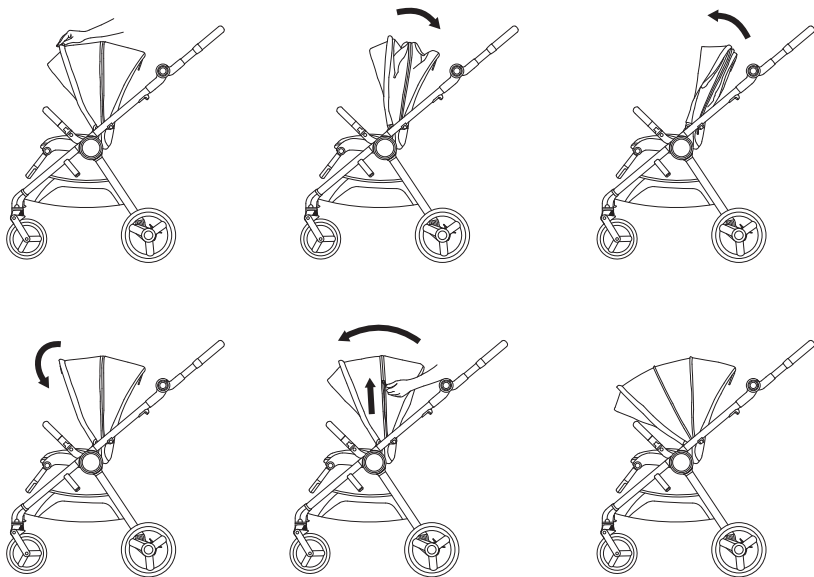

Shock absorption

IQ FRAME

9

Handle regulation

⊕

37

Leg rest adjustment

IQ BUGGY