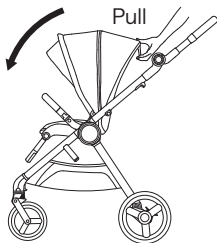

Shock absorption

IQ FRAME

9

Handle regulation

⊕

37

Leg rest adjustment

IQ BUGGY