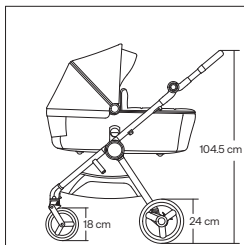

IQ all-in-one	4
IQ Frame	6
IQ Carrycot	19
IQ Seat unit	36
IQ Buggy	49
IQ Accessories	60

IQ all-in-one