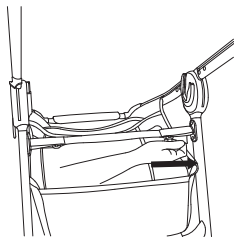

Shock absorption

IQ FRAME

9

Handle regulation

⊕

37

Leg rest adjustment

IQ BUGGY

38

Safety belts buckle

EN 1888-2:2018+A1:2022
EN 1466:2023

Check for the most recent manuals
on our website: anexbaby.com

The information is subject to change without
notice. Anex shall not be liable for technical
errors or omissions contained in this manual.
The purchased product may differ from the
product as described in this manual.