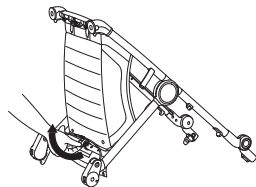

Shock absorption

IQ FRAME

9

Handle regulation

⊕

37

Leg rest adjustment

IQ BUGGY

38

Safety belts buckle

EN 1888-2:2018+A1:2022
EN 1466:2023

Check for the most recent manuals
on our website: anexbaby.com

The information is subject to change without
notice. Anex shall not be liable for technical
errors or omissions contained in this manual.
The purchased product may differ from the
product as described in this manual.