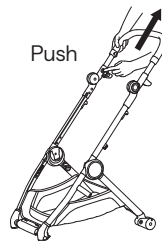

Shock absorption

IQ FRAME

9

Handle regulation

⊕

37

Leg rest adjustment

IQ BUGGY