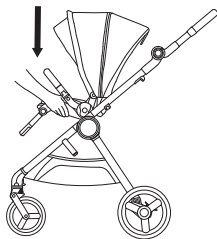

Shock absorption

IQ FRAME

9

Handle regulation

⊕

37

Leg rest adjustment

IQ BUGGY