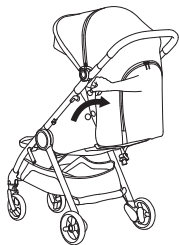

Shock absorption

IQ FRAME

9

Handle regulation

⊕

37

Leg rest adjustment

IQ BUGGY