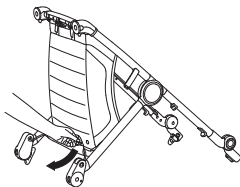

Shock absorption

IQ FRAME

9

Handle regulation

⊕

37

Leg rest adjustment

IQ BUGGY