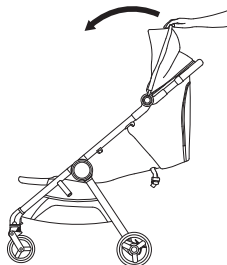

Shock absorption

IQ FRAME

9

Handle regulation

⊕

37

Leg rest adjustment

IQ BUGGY