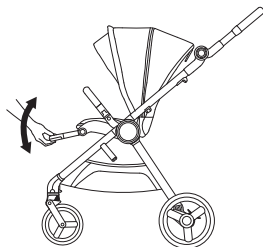

Shock absorption

IQ FRAME

9

Handle regulation

⊕

37

Leg rest adjustment

IQ BUGGY