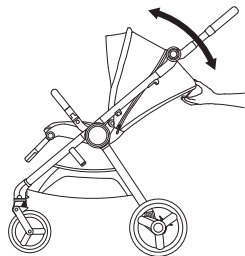

Shock absorption

IQ FRAME

9

Handle regulation

⊕

37

Leg rest adjustment

IQ BUGGY