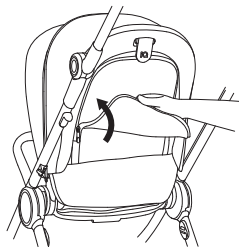

Shock absorption

IQ FRAME

9

Handle regulation

⊕

37

Leg rest adjustment

IQ BUGGY

38

Safety belts buckle

EN 1888-2:2018+A1:2022
EN 1466:2023

Check for the most recent manuals
on our website: anexbaby.com

The information is subject to change without
notice. Anex shall not be liable for technical
errors or omissions contained in this manual.
The purchased product may differ from the
product as described in this manual.