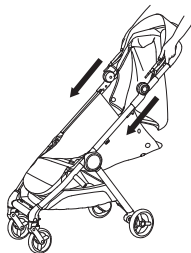

Shock absorption

IQ FRAME

9

Handle regulation

⊕

37

Leg rest adjustment

IQ BUGGY

38

Safety belts buckle

EN 1888-2:2018+A1:2022
EN 1466:2023

Check for the most recent manuals
on our website: anexbaby.com

The information is subject to change without
notice. Anex shall not be liable for technical
errors or omissions contained in this manual.
The purchased product may differ from the
product as described in this manual.