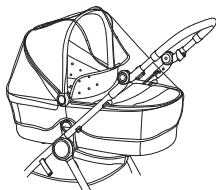

Shock absorption

IQ FRAME

9

Handle regulation

⊕

37

Leg rest adjustment

IQ BUGGY

38

Safety belts buckle

EN 1888-2:2018+A1:2022
EN 1466:2023

Check for the most recent manuals
on our website: anexbaby.com

The information is subject to change without
notice. Anex shall not be liable for technical
errors or omissions contained in this manual.
The purchased product may differ from the
product as described in this manual.