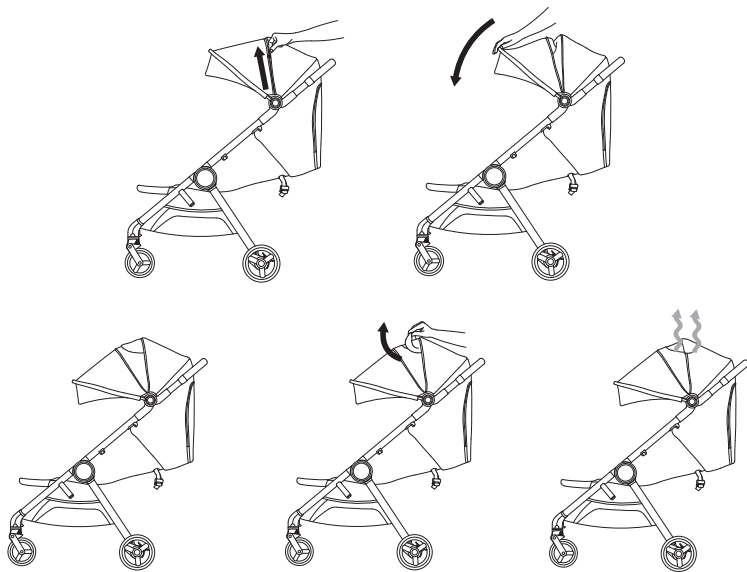

Shock absorption

IQ FRAME

9

Handle regulation

⊕

37

Leg rest adjustment

IQ BUGGY

38

Safety belts buckle

EN 1888-2:2018+A1:2022
EN 1466:2023

Check for the most recent manuals
on our website: anexbaby.com

The information is subject to change without
notice. Anex shall not be liable for technical
errors or omissions contained in this manual.
The purchased product may differ from the
product as described in this manual.