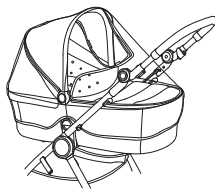

Shock absorption

IQ FRAME

9

Handle regulation

⊕

37

Leg rest adjustment

IQ BUGGY

38

Safety belts buckle

EN 1888-2:2018+A1:2022
EN 1466:2023

Check for the most recent manuals
on our website: anexbaby.com

The information is subject to change without
notice. Anex shall not be liable for technical
errors or omissions contained in this manual.
The purchased product may differ from the
product as described in this manual.