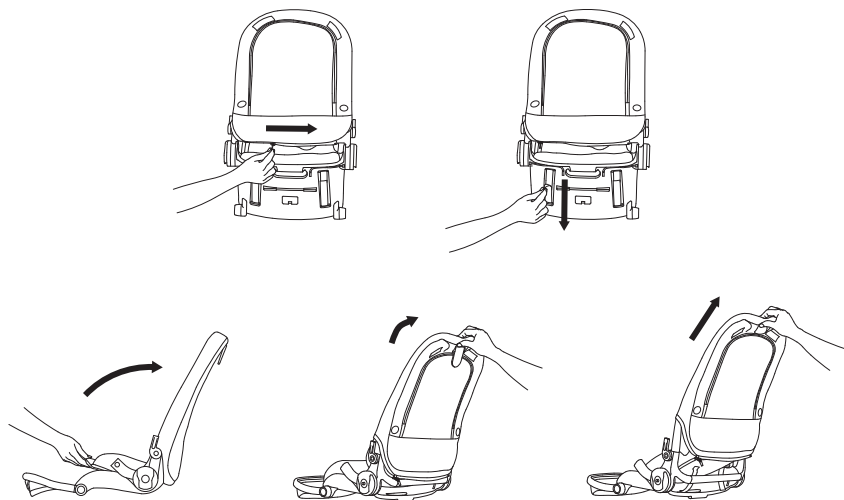

Shock absorption

IQ FRAME

9

Handle regulation

⊕

37

Leg rest adjustment

IQ BUGGY

38

Safety belts buckle

EN 1888-2:2018+A1:2022
EN 1466:2023

Check for the most recent manuals
on our website: anexbaby.com

The information is subject to change without
notice. Anex shall not be liable for technical
errors or omissions contained in this manual.
The purchased product may differ from the
product as described in this manual.