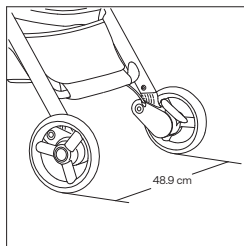

IQ all-in-one