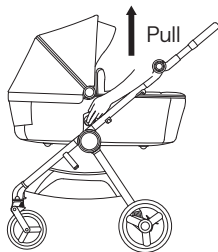

Shock absorption

IQ FRAME

9

Handle regulation

⊕

37

Leg rest adjustment

IQ BUGGY