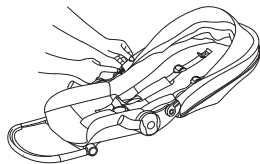

Shock absorption

IQ FRAME

9

Handle regulation

⊕

37

Leg rest adjustment

IQ BUGGY

38

Safety belts buckle

EN 1888-2:2018+A1:2022
EN 1466:2023

Check for the most recent manuals
on our website: anexbaby.com

The information is subject to change without
notice. Anex shall not be liable for technical
errors or omissions contained in this manual.
The purchased product may differ from the
product as described in this manual.