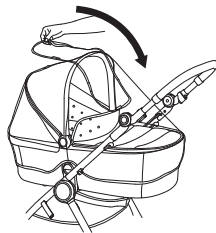

Shock absorption

IQ FRAME

9

Handle regulation

⊕

37

Leg rest adjustment

IQ BUGGY

38

Safety belts buckle

EN 1888-2:2018+A1:2022
EN 1466:2023

Check for the most recent manuals
on our website: anexbaby.com

The information is subject to change without
notice. Anex shall not be liable for technical
errors or omissions contained in this manual.
The purchased product may differ from the
product as described in this manual.