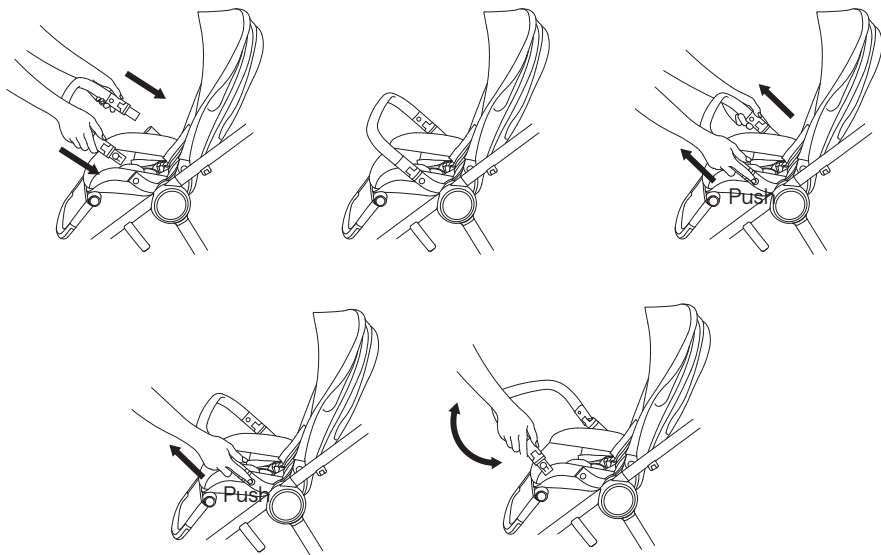

Shock absorption

IQ FRAME

9

Handle regulation

⊕

37

Leg rest adjustment

IQ BUGGY

38

Safety belts buckle

EN 1888-2:2018+A1:2022
EN 1466:2023

Check for the most recent manuals
on our website: anexbaby.com

The information is subject to change without
notice. Anex shall not be liable for technical
errors or omissions contained in this manual.
The purchased product may differ from the
product as described in this manual.