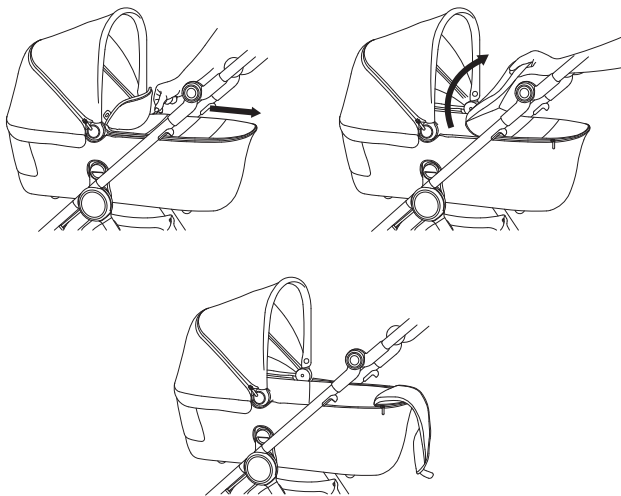

Shock absorption

IQ FRAME

9

Handle regulation

⊕

37

Leg rest adjustment

IQ BUGGY

38

Safety belts buckle

EN 1888-2:2018+A1:2022
EN 1466:2023

Check for the most recent manuals
on our website: anexbaby.com

The information is subject to change without
notice. Anex shall not be liable for technical
errors or omissions contained in this manual.
The purchased product may differ from the
product as described in this manual.