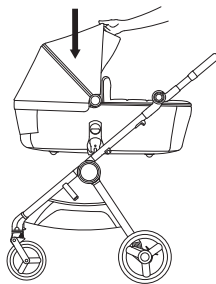

Shock absorption

IQ FRAME

9

Handle regulation

⊕

37

Leg rest adjustment

IQ BUGGY