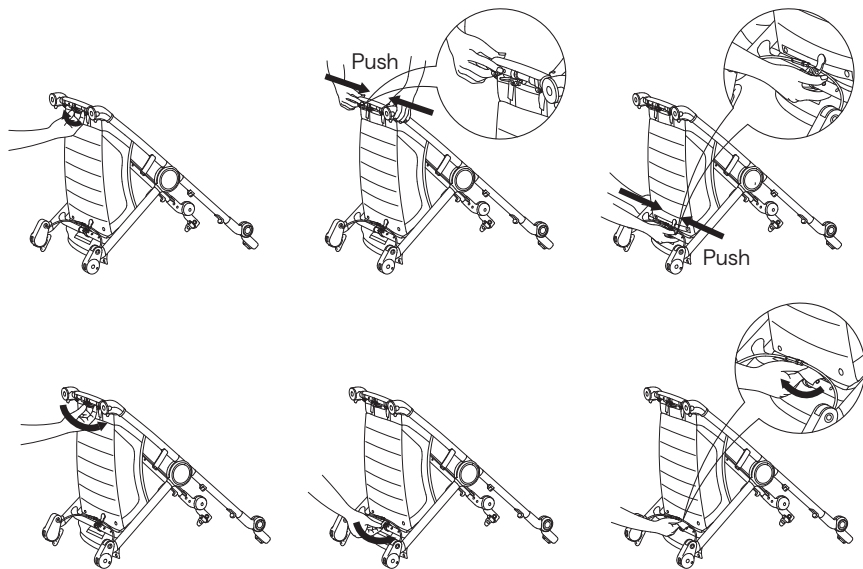

Shock absorption

IQ FRAME

9

Handle regulation

⊕

37

Leg rest adjustment

IQ BUGGY

38

Safety belts buckle

EN 1888-2:2018+A1:2022
EN 1466:2023

Check for the most recent manuals
on our website: anexbaby.com

The information is subject to change without
notice. Anex shall not be liable for technical
errors or omissions contained in this manual.
The purchased product may differ from the
product as described in this manual.