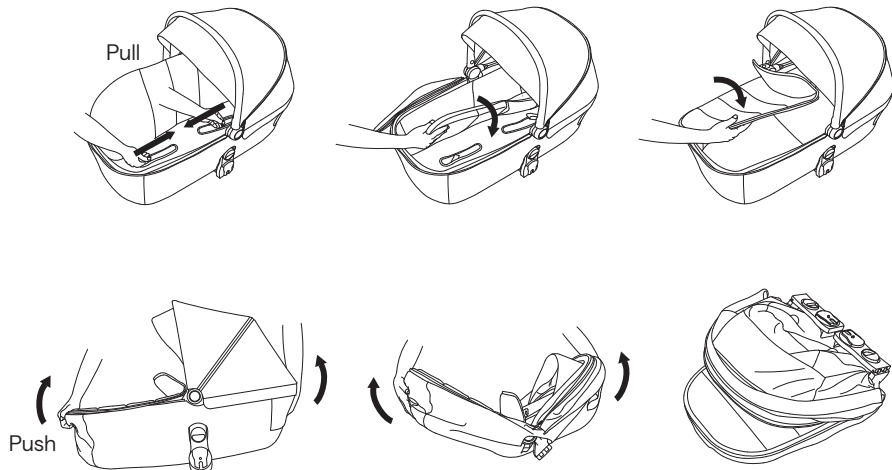

Shock absorption

IQ FRAME

9

Handle regulation

⊕

37

Leg rest adjustment

IQ BUGGY

38

Safety belts buckle

EN 1888-2:2018+A1:2022
EN 1466:2023

Check for the most recent manuals
on our website: anexbaby.com

The information is subject to change without
notice. Anex shall not be liable for technical
errors or omissions contained in this manual.
The purchased product may differ from the
product as described in this manual.