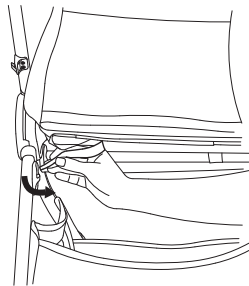

Shock absorption

IQ FRAME

9

Handle regulation

⊕

37

Leg rest adjustment

IQ BUGGY

38

Safety belts buckle

EN 1888-2:2018+A1:2022
EN 1466:2023

Check for the most recent manuals
on our website: anexbaby.com

The information is subject to change without
notice. Anex shall not be liable for technical
errors or omissions contained in this manual.
The purchased product may differ from the
product as described in this manual.