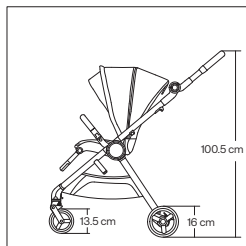

IQ all-in-one	4
IQ Frame	6
IQ Carrycot	19
IQ Seat unit	36
IQ Buggy	49
IQ Accessories	60

IQ all-in-one