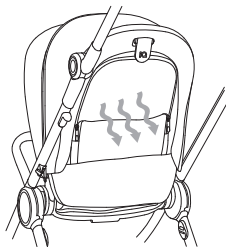

Shock absorption

IQ FRAME

9

Handle regulation

⊕

37

Leg rest adjustment

IQ BUGGY

38

Safety belts buckle

EN 1888-2:2018+A1:2022
EN 1466:2023

Check for the most recent manuals
on our website: anexbaby.com

The information is subject to change without
notice. Anex shall not be liable for technical
errors or omissions contained in this manual.
The purchased product may differ from the
product as described in this manual.