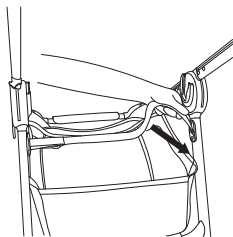

Shock absorption

IQ FRAME

9

Handle regulation

⊕

37

Leg rest adjustment

IQ BUGGY

38

Safety belts buckle

EN 1888-2:2018+A1:2022
EN 1466:2023

Check for the most recent manuals
on our website: anexbaby.com

The information is subject to change without
notice. Anex shall not be liable for technical
errors or omissions contained in this manual.
The purchased product may differ from the
product as described in this manual.