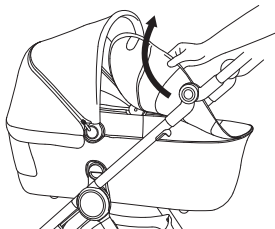

Shock absorption

IQ FRAME

9

Handle regulation

⊕

37

Leg rest adjustment

IQ BUGGY

38

Safety belts buckle

EN 1888-2:2018+A1:2022
EN 1466:2023

Check for the most recent manuals
on our website: anexbaby.com

The information is subject to change without
notice. Anex shall not be liable for technical
errors or omissions contained in this manual.
The purchased product may differ from the
product as described in this manual.