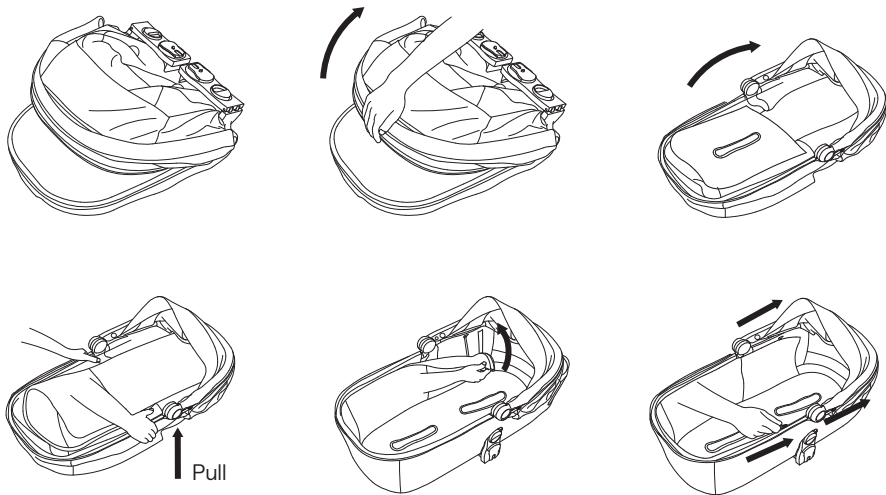

Shock absorption

IQ FRAME

9

Handle regulation

⊕

37

Leg rest adjustment

IQ BUGGY

38

Safety belts buckle

EN 1888-2:2018+A1:2022
EN 1466:2023

Check for the most recent manuals
on our website: anexbaby.com

The information is subject to change without
notice. Anex shall not be liable for technical
errors or omissions contained in this manual.
The purchased product may differ from the
product as described in this manual.