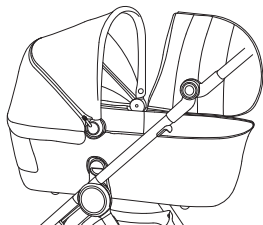

Shock absorption

IQ FRAME

9

Handle regulation

⊕

37

Leg rest adjustment

IQ BUGGY

38

Safety belts buckle

EN 1888-2:2018+A1:2022
EN 1466:2023

Check for the most recent manuals
on our website: anexbaby.com

The information is subject to change without
notice. Anex shall not be liable for technical
errors or omissions contained in this manual.
The purchased product may differ from the
product as described in this manual.