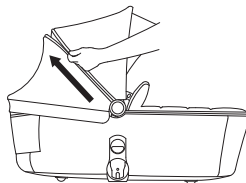

Shock absorption

IQ FRAME

9

Handle regulation

⊕

37

Leg rest adjustment

IQ BUGGY