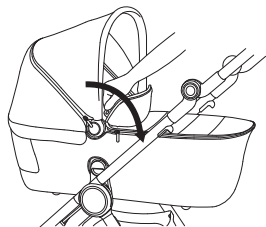

Shock absorption

IQ FRAME

9

Handle regulation

⊕

37

Leg rest adjustment

IQ BUGGY

38

Safety belts buckle

EN 1888-2:2018+A1:2022
EN 1466:2023

Check for the most recent manuals
on our website: anexbaby.com

The information is subject to change without
notice. Anex shall not be liable for technical
errors or omissions contained in this manual.
The purchased product may differ from the
product as described in this manual.