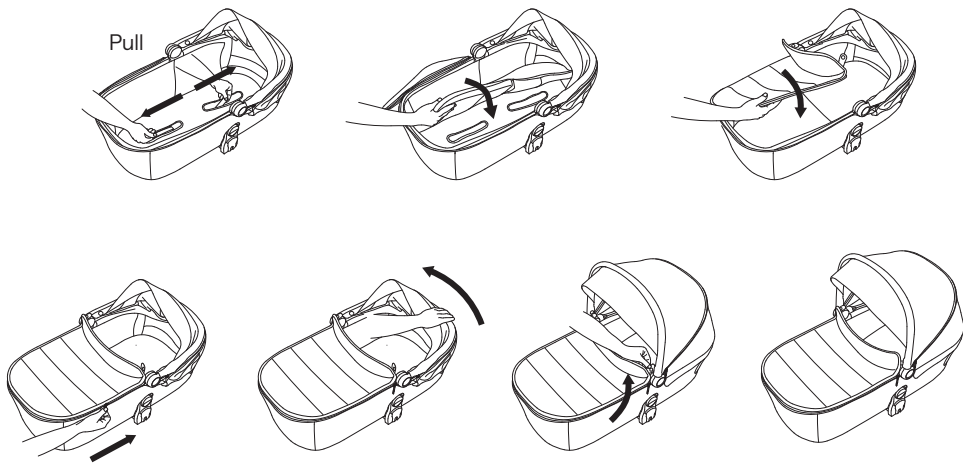

Shock absorption

IQ FRAME

9

Handle regulation

⊕

37

Leg rest adjustment

IQ BUGGY

38

Safety belts buckle

EN 1888-2:2018+A1:2022
EN 1466:2023

Check for the most recent manuals
on our website: anexbaby.com

The information is subject to change without
notice. Anex shall not be liable for technical
errors or omissions contained in this manual.
The purchased product may differ from the
product as described in this manual.