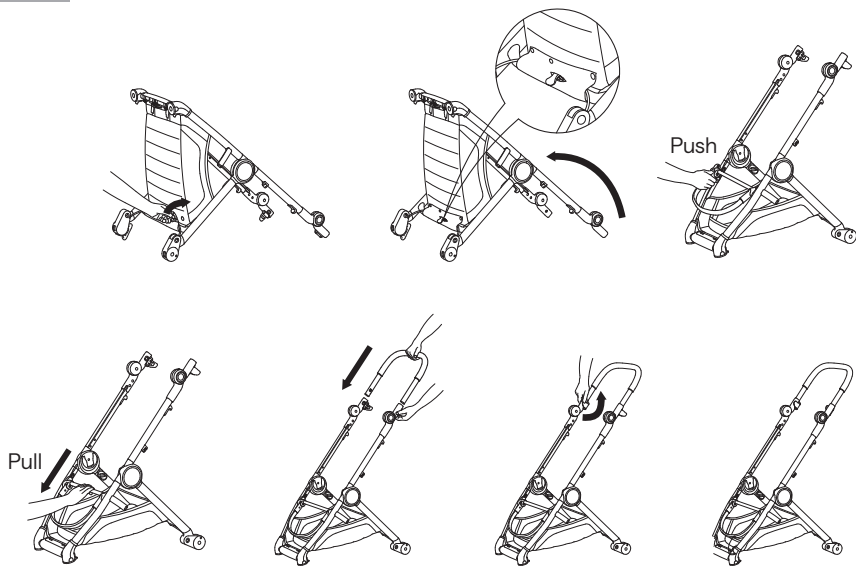

Shock absorption

IQ FRAME

9

Handle regulation

⊕

37

Leg rest adjustment

IQ BUGGY

38

Safety belts buckle

EN 1888-2:2018+A1:2022
EN 1466:2023

Check for the most recent manuals
on our website: anexbaby.com

The information is subject to change without
notice. Anex shall not be liable for technical
errors or omissions contained in this manual.
The purchased product may differ from the
product as described in this manual.