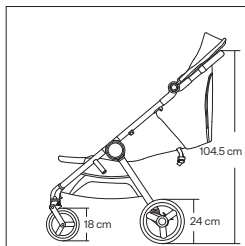

IQ all-in-one