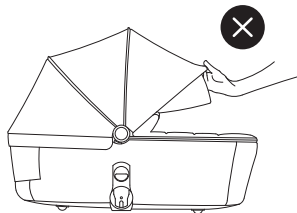

Shock absorption

IQ FRAME

9

Handle regulation

⊕

37

Leg rest adjustment

IQ BUGGY