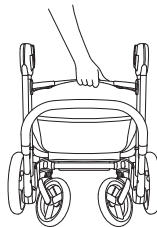

Shock absorption

IQ FRAME

9

Handle regulation

⊕

37

Leg rest adjustment

IQ BUGGY