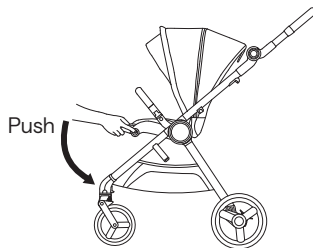

Shock absorption

IQ FRAME

9

Handle regulation

⊕

37

Leg rest adjustment

IQ BUGGY