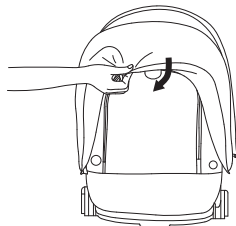

Shock absorption

IQ FRAME

9

Handle regulation

⊕

37

Leg rest adjustment

IQ BUGGY