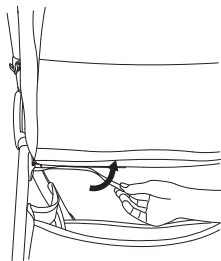

Shock absorption

IQ FRAME

9

Handle regulation

⊕

37

Leg rest adjustment

IQ BUGGY