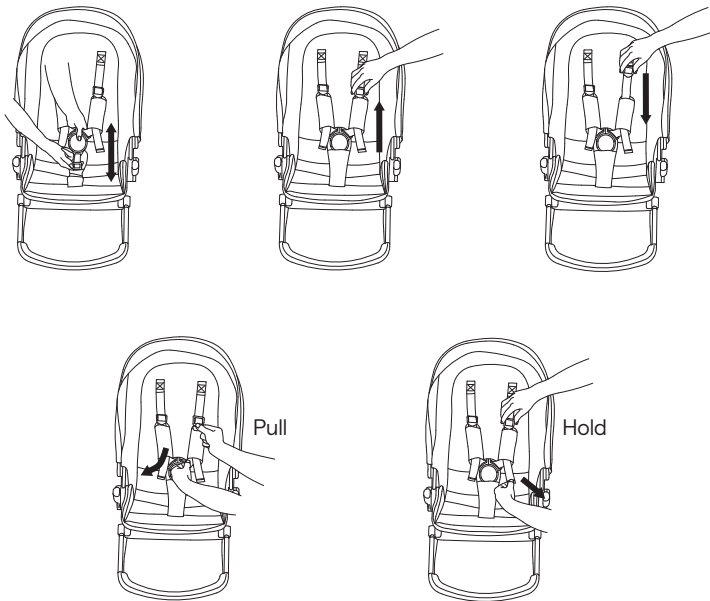

Shock absorption

IQ FRAME

9

Handle regulation

⊕

37

Leg rest adjustment

IQ BUGGY

38

Safety belts buckle

EN 1888-2:2018+A1:2022
EN 1466:2023

Check for the most recent manuals
on our website: anexbaby.com

The information is subject to change without
notice. Anex shall not be liable for technical
errors or omissions contained in this manual.
The purchased product may differ from the
product as described in this manual.