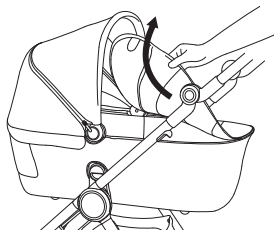

Shock absorption

IQ FRAME

9

Handle regulation

⊕

37

Leg rest adjustment

IQ BUGGY

38

Safety belts buckle

EN 1888-2:2018+A1:2022
EN 1466:2023

Check for the most recent manuals
on our website: anexbaby.com

The information is subject to change without
notice. Anex shall not be liable for technical
errors or omissions contained in this manual.
The purchased product may differ from the
product as described in this manual.