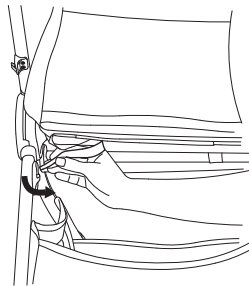

Shock absorption

IQ FRAME

9

Handle regulation

⊕

37

Leg rest adjustment

IQ BUGGY

38

Safety belts buckle

EN 1888-2:2018+A1:2022
EN 1466:2023

Check for the most recent manuals
on our website: anexbaby.com

The information is subject to change without
notice. Anex shall not be liable for technical
errors or omissions contained in this manual.
The purchased product may differ from the
product as described in this manual.