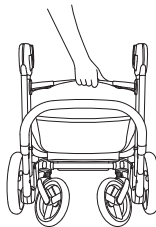

Shock absorption

IQ FRAME

9

Handle regulation

⊕

37

Leg rest adjustment

IQ BUGGY