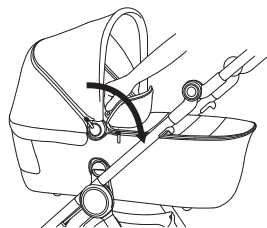

Shock absorption

IQ FRAME

9

Handle regulation

⊕

37

Leg rest adjustment

IQ BUGGY

38

Safety belts buckle

EN 1888-2:2018+A1:2022
EN 1466:2023

Check for the most recent manuals
on our website: anexbaby.com

The information is subject to change without
notice. Anex shall not be liable for technical
errors or omissions contained in this manual.
The purchased product may differ from the
product as described in this manual.