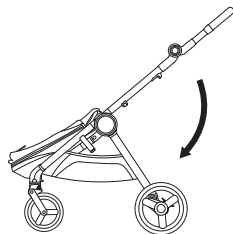

Shock absorption

IQ FRAME

9

Handle regulation

⊕

37

Leg rest adjustment

IQ BUGGY