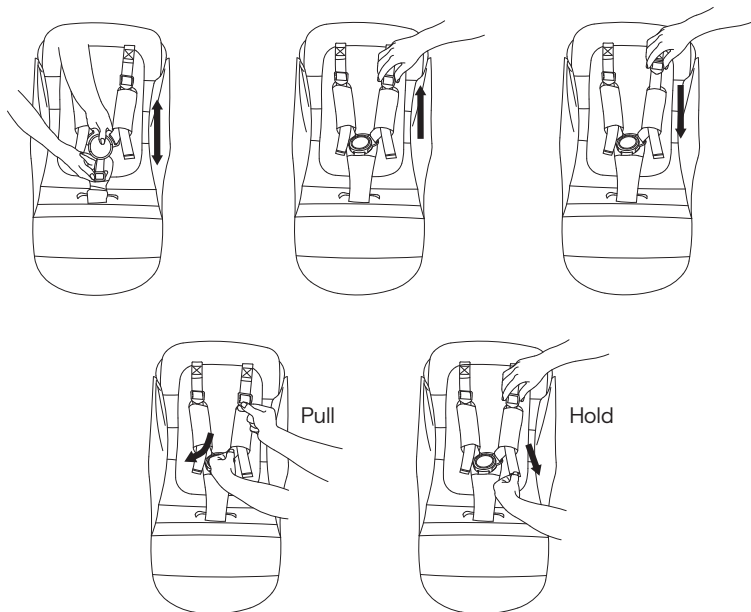

Shock absorption

IQ FRAME

9

Handle regulation

⊕

37

Leg rest adjustment

IQ BUGGY

38

Safety belts buckle

EN 1888-2:2018+A1:2022
EN 1466:2023

Check for the most recent manuals
on our website: anexbaby.com

The information is subject to change without
notice. Anex shall not be liable for technical
errors or omissions contained in this manual.
The purchased product may differ from the
product as described in this manual.