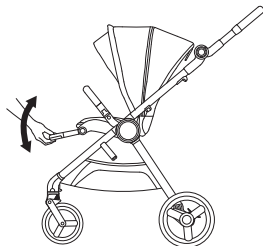

Shock absorption

IQ FRAME

9

Handle regulation

⊕

37

Leg rest adjustment

IQ BUGGY