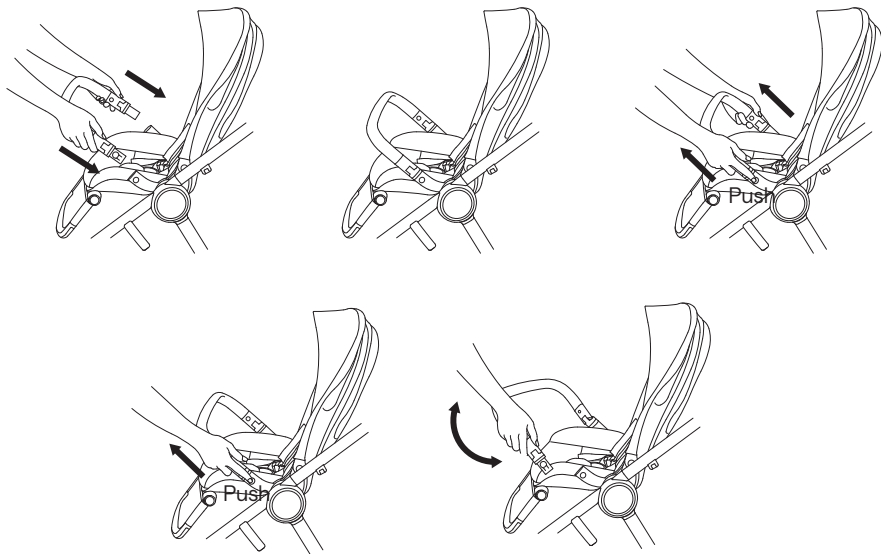

Shock absorption

IQ FRAME

9

Handle regulation

⊕

37

Leg rest adjustment

IQ BUGGY

38

Safety belts buckle

EN 1888-2:2018+A1:2022
EN 1466:2023

Check for the most recent manuals
on our website: anexbaby.com

The information is subject to change without
notice. Anex shall not be liable for technical
errors or omissions contained in this manual.
The purchased product may differ from the
product as described in this manual.