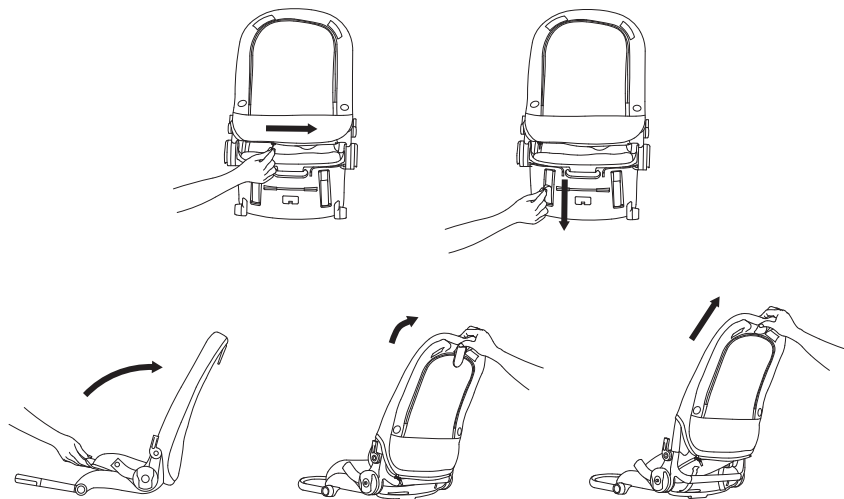

Shock absorption

IQ FRAME

9

Handle regulation

⊕

37

Leg rest adjustment

IQ BUGGY

38

Safety belts buckle

EN 1888-2:2018+A1:2022
EN 1466:2023

Check for the most recent manuals
on our website: anexbaby.com

The information is subject to change without
notice. Anex shall not be liable for technical
errors or omissions contained in this manual.
The purchased product may differ from the
product as described in this manual.