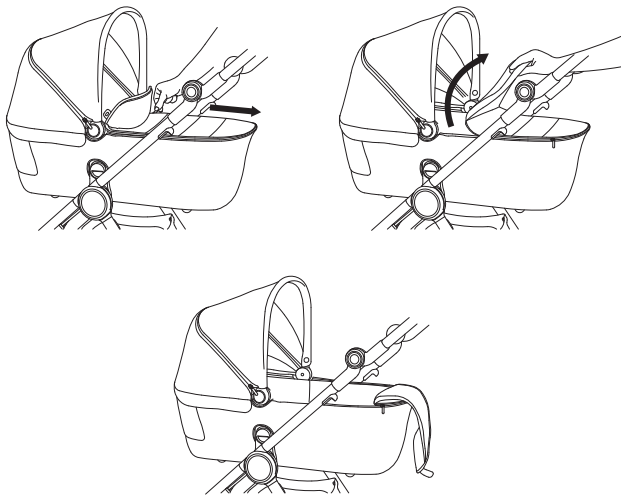

Shock absorption

IQ FRAME

9

Handle regulation

⊕

37

Leg rest adjustment

IQ BUGGY

38

Safety belts buckle

EN 1888-2:2018+A1:2022
EN 1466:2023

Check for the most recent manuals
on our website: anexbaby.com

The information is subject to change without
notice. Anex shall not be liable for technical
errors or omissions contained in this manual.
The purchased product may differ from the
product as described in this manual.