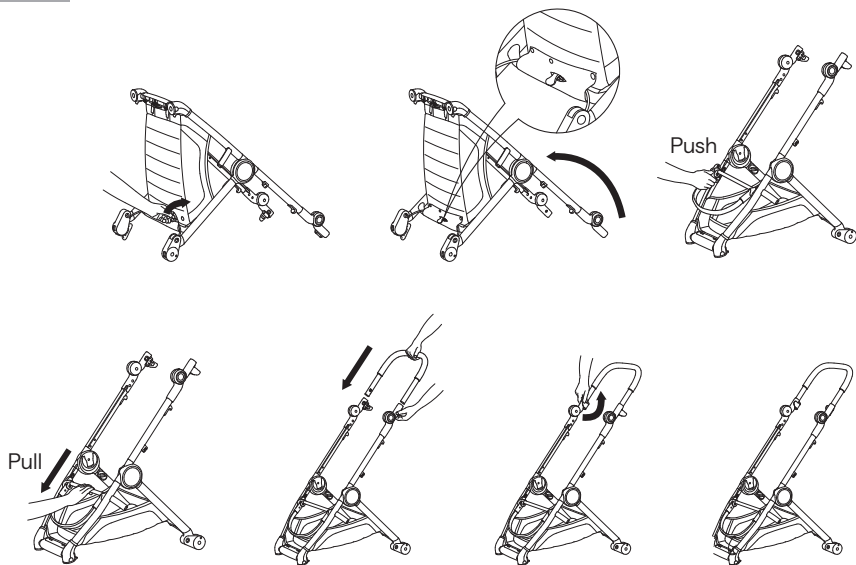

Shock absorption

IQ FRAME

9

Handle regulation

⊕

37

Leg rest adjustment

IQ BUGGY

38

Safety belts buckle

EN 1888-2:2018+A1:2022
EN 1466:2023

Check for the most recent manuals
on our website: anexbaby.com

The information is subject to change without
notice. Anex shall not be liable for technical
errors or omissions contained in this manual.
The purchased product may differ from the
product as described in this manual.