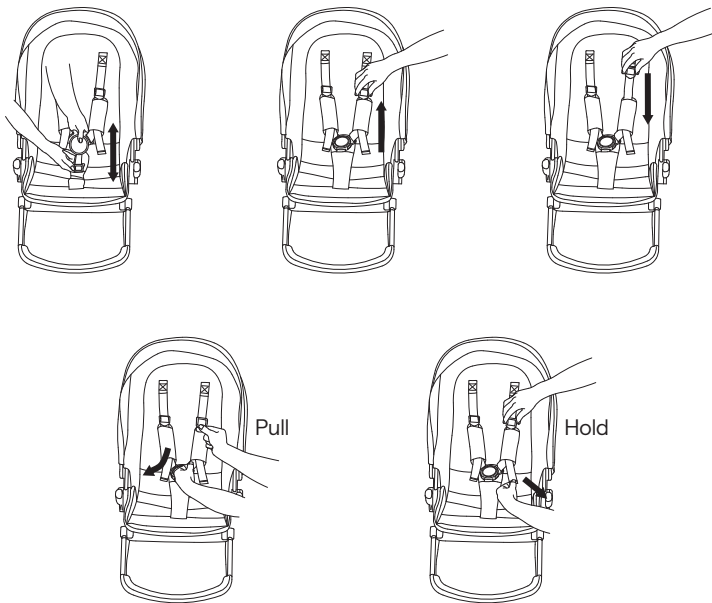

Shock absorption

IQ FRAME

9

Handle regulation

⊕

37

Leg rest adjustment

IQ BUGGY

38

Safety belts buckle

EN 1888-2:2018+A1:2022
EN 1466:2023

Check for the most recent manuals
on our website: anexbaby.com

The information is subject to change without
notice. Anex shall not be liable for technical
errors or omissions contained in this manual.
The purchased product may differ from the
product as described in this manual.