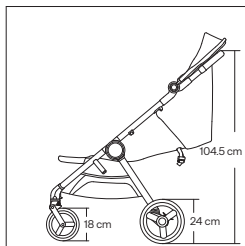

IQ all-in-one