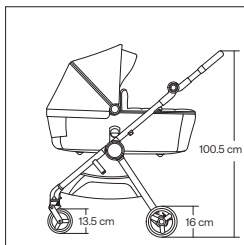

IQ all-in-one	4
IQ Frame	6
IQ Carrycot	19
IQ Seat unit	36
IQ Buggy	49
IQ Accessories	60

IQ all-in-one