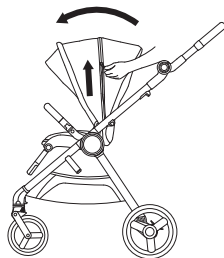

Shock absorption

IQ FRAME

9

Handle regulation

⊕

37

Leg rest adjustment

IQ BUGGY