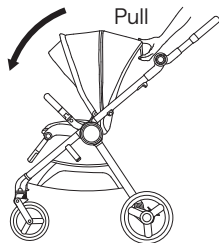

Shock absorption

IQ FRAME

9

Handle regulation

⊕

37

Leg rest adjustment

IQ BUGGY