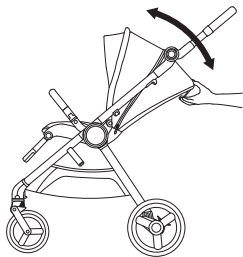

Shock absorption

IQ FRAME

9

Handle regulation

⊕

37

Leg rest adjustment

IQ BUGGY