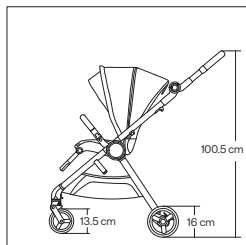

IQ all-in-one	4
IQ Frame	6
IQ Carrycot	19
IQ Seat unit	36
IQ Buggy	49
IQ Accessories	60

IQ all-in-one