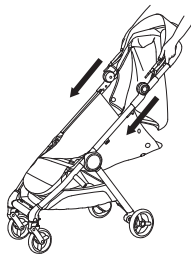

Shock absorption

IQ FRAME

9

Handle regulation

⊕

37

Leg rest adjustment

IQ BUGGY