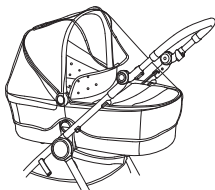

Shock absorption

IQ FRAME

9

Handle regulation

⊕

37

Leg rest adjustment

IQ BUGGY

38

Safety belts buckle

EN 1888-2:2018+A1:2022
EN 1466:2023

Check for the most recent manuals
on our website: anexbaby.com

The information is subject to change without
notice. Anex shall not be liable for technical
errors or omissions contained in this manual.
The purchased product may differ from the
product as described in this manual.