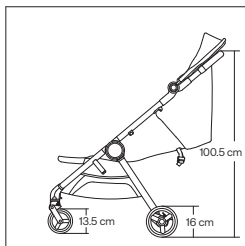

IQ all-in-one