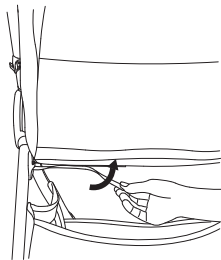

Shock absorption

IQ FRAME

9

Handle regulation

⊕

37

Leg rest adjustment

IQ BUGGY