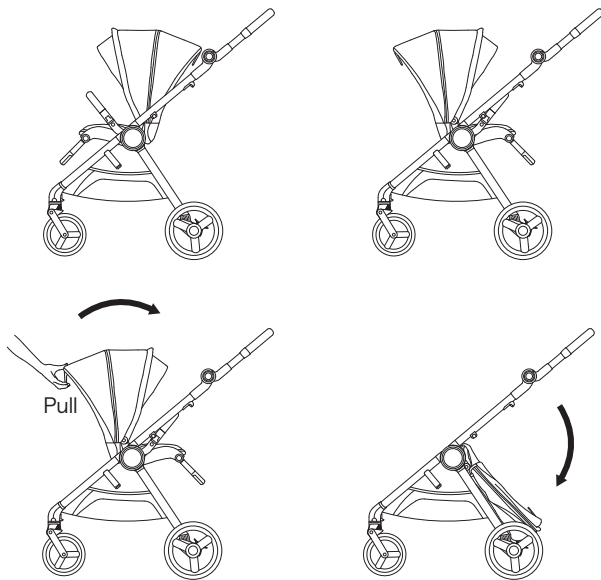

Shock absorption

IQ FRAME

9

Handle regulation

⊕

37

Leg rest adjustment

IQ BUGGY

38

Safety belts buckle

EN 1888-2:2018+A1:2022
EN 1466:2023

Check for the most recent manuals
on our website: anexbaby.com

The information is subject to change without
notice. Anex shall not be liable for technical
errors or omissions contained in this manual.
The purchased product may differ from the
product as described in this manual.