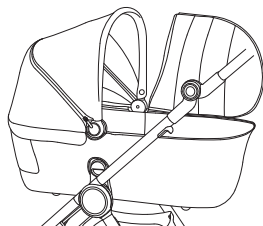

Shock absorption

IQ FRAME

9

Handle regulation

⊕

37

Leg rest adjustment

IQ BUGGY

38

Safety belts buckle

EN 1888-2:2018+A1:2022
EN 1466:2023

Check for the most recent manuals
on our website: anexbaby.com

The information is subject to change without
notice. Anex shall not be liable for technical
errors or omissions contained in this manual.
The purchased product may differ from the
product as described in this manual.