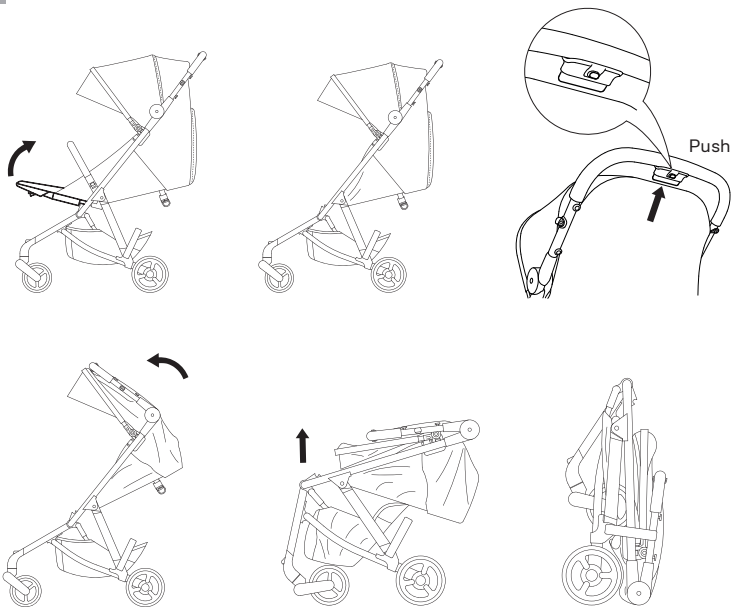

anex air - 2 

Maintenance
Manual

1	Folding the stroller	4
2	Unfolding the stroller	5
3	Assembly and disassembly of the front wheels	6
4	Locking front swivel wheels	6
5	Brake	6
6	Shock absorption	7
7	Adjusting the stroller's backrest	7
8	Ventilation	8
9	Stroller hood	10
10	Legrest adjustment	12
11	Stroller's security barrier	12
12	Safety belts	13
13	Safety belts regulation	13
14	Basket	14
15	Reversing seat softgoods	15
16	Reversed seat hood	18
17	Cleaning	19
18	Additional pillow	21

Folding the stroller

Unfolding the stroller

3

Assembly and disassembly of the front wheels

4

Locking front swivel wheels

5

Brake

Ventilation

Stroller hood

Stroller hood

10

Legrest adjustment

11

Stroller's security barrier

12