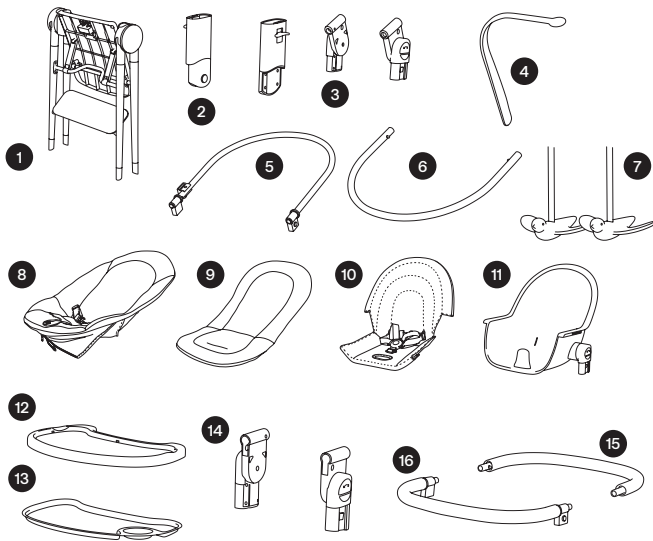

anex ozy

Maintenance  
Manual

Included in set	4	Toys assembly	16
Unfolding	5	Toys holder assembly	16
Folding	6	High chair assembly	17
Adjusting legs on ground	7	High chair attachment and removal	18
Attachment of adapters	8	High chair safety belts	19
Height regulation with adapters	8	High chair tray adjustment	21
Removal of adapters	9	High chair angle adjustment	23
Newborn seat assembly	10	Activity tower bumper assembly	23
Newborn seat attachment and removal	12	Activity tower bumper attachment and removal	24
Newborn seat angle adjustment	13	Activity tower usage	25
Newborn seat safety belts	14	Storage	26

## Included in set

1. Main base
2. Height adapters L&R
3. Newborn seat adapters L&R
4. Toys holder
5. Newborn seat upper tube
6. Newborn seat lower tube
7. Newborn seat toys
8. Newborn seat soft goods
9. Newborn seat insert
10. High chair soft goods
11. High chair seat
12. High chair tray
13. High chair tray insert
14. Activity tower barrier adapters L&R
15. Activity tower barrier
16. Activity tower bumper

## Newborn seat safety belts

12

## Activity tower bumper attachment and removal