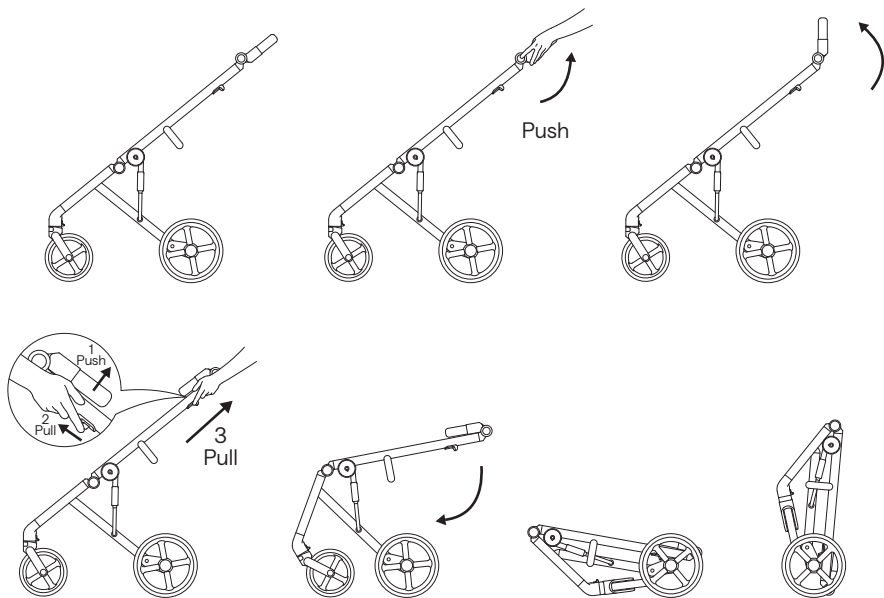

Folding the frame	4	Carrycot hood detachment	17
Unfolding the frame	5	Seat soft goods attachment	18
Handle regulation	6	Seat unit attachment	20
Attaching the shopping basket	7	Folding the seat unit with the frame	21
Front wheel attachment and detachment	8	Seat unit hood adjustment	22
Locking the front swivel wheels	9	Seat unit hood ventilation	23
Rear wheel attachment and detachment	10	Seat unit backrest adjustment	24
Brakes	11	Seat unit footrest adjustment	25
Shock absorption	11	Seat unit bumper attachment	26
Attaching the carrycot to the frame	12	Safety belts buckle	27
Carrying the carrycot	13	Safety belts adjustment	28
Carrycot hood adjustment	14	Adapters for carrycot & seat unit	29
Carrycot hood ventilation	15	Carry handle	30
Carrycot's foot cover	16	Mosquito net	31
Cleaning the inside of the carrycot	16	Rain cover	31

1

Folding the frame