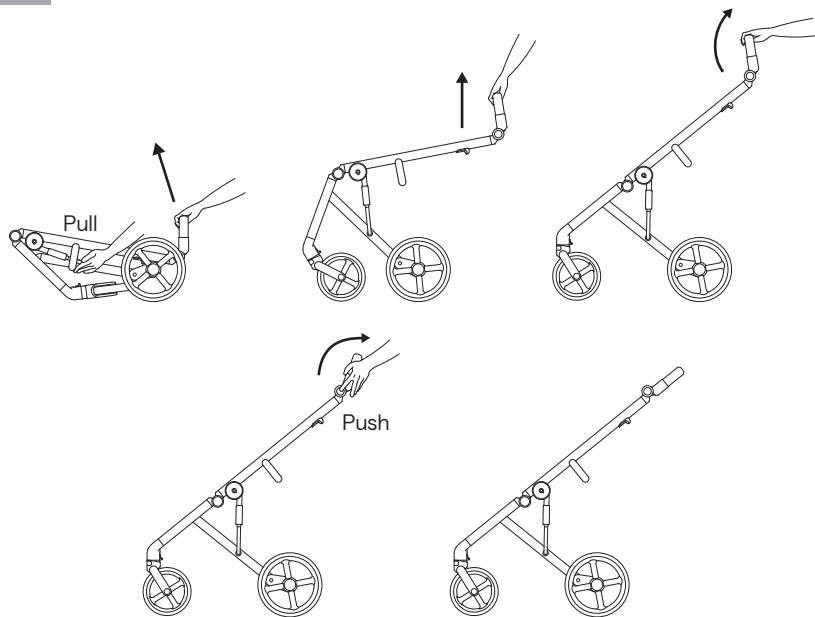

Unfolding the frame