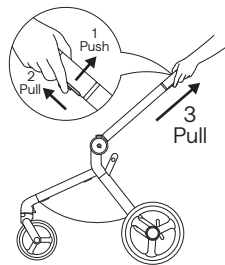

1	Folding of the frame	4	17	Cleaning the inside of the carrycot	19
2	Unfolding of the frame	5	18	Attachment of the seat unit	20
3	Handle regulation	6	19	Folding the seat unit with the frame	21
4	Attaching the shopping basket	6	20	Adjustment of the seat unit hood	22
5	Assembly and disassembly of the front wheel	7	21	Ventilation of the seat unit hood	23
6	Locking the front swivel wheels	7	22	Adjustment of the seat unit backrest	24
7	Assembly and disassembly of the rear wheel	8	23	Adjustment of the seat unit footrest	25
8	Brakes	9	24	Attachment of the seat unit bumper	26
9	Shock absorption	9	25	Safety belts buckle	27
10	Unfolding of the carrycot	9	26	Adjustment of the safety belts	28
11	Folding of the carrycot	12	27	Cleaning seat soft goods	29
12	Attachment of the carrycot to the frame	14	28	Adapters for carrycot & seat unit	31
13	Carrying of the carrycot	15	29	Mosquito net	32
14	Adjustment of the carrycot hood	16	30	Rain cover	32
15	Carrycot ventilation	18			
16	Carrycot foot cover	19			

Folding of the frame