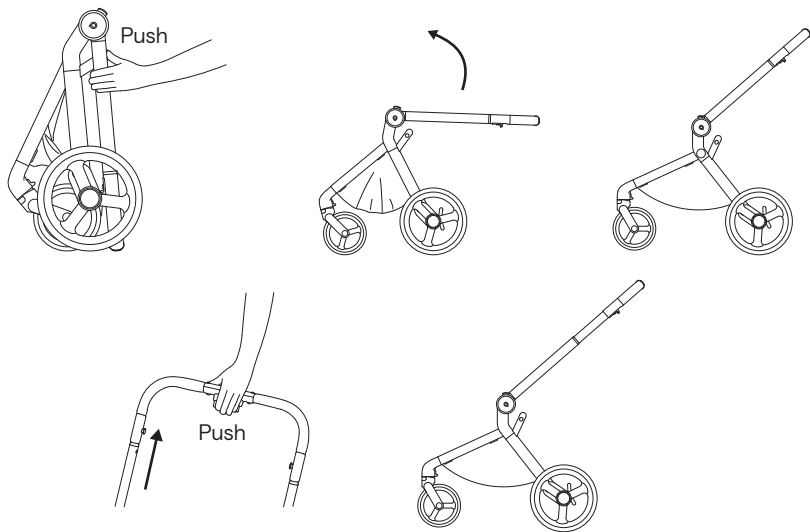

anex flo

Maintenance
Manual

1	Folding of the frame	4	17	Cleaning the inside of the carrycot	19
2	Unfolding of the frame	5	18	Attachment of the seat unit	20
3	Handle regulation	6	19	Folding the seat unit with the frame	21
4	Attaching the shopping basket	6	20	Adjustment of the seat unit hood	22
5	Assembly and disassembly of the front wheel	7	21	Ventilation of the seat unit hood	23
6	Locking the front swivel wheels	7	22	Adjustment of the seat unit backrest	24
7	Assembly and disassembly of the rear wheel	8	23	Adjustment of the seat unit footrest	25
8	Brakes	9	24	Attachment of the seat unit bumper	26
9	Shock absorption	9	25	Safety belts buckle	27
10	Unfolding of the carrycot	9	26	Adjustment of the safety belts	28
11	Folding of the carrycot	12	27	Cleaning seat soft goods	29
12	Attachment of the carrycot to the frame	14	28	Adapters for carrycot & seat unit	31
13	Carrying of the carrycot	15	29	Mosquito net	32
14	Adjustment of the carrycot hood	16	30	Rain cover	32
15	Carrycot ventilation	18			
16	Carrycot foot cover	19			

Folding of the frame

Unfolding of the frame

3

Handle regulation

4

Attaching the shopping basket

5

Assembly and disassembly of the front wheel