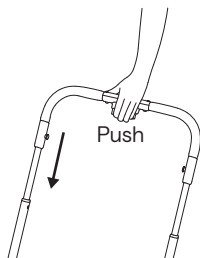

1	Folding of the frame	4	17	Cleaning the inside of the carrycot	19
2	Unfolding of the frame	5	18	Attachment of the seat unit	20
3	Handle regulation	6	19	Folding the seat unit with the frame	21
4	Attaching the shopping basket	6	20	Adjustment of the seat unit hood	22
5	Assembly and disassembly of the front wheel	7	21	Ventilation of the seat unit hood	23
6	Locking the front swivel wheels	7	22	Adjustment of the seat unit backrest	24
7	Assembly and disassembly of the rear wheel	8	23	Adjustment of the seat unit footrest	25
8	Brakes	9	24	Attachment of the seat unit bumper	26
9	Shock absorption	9	25	Safety belts buckle	27
10	Unfolding of the carrycot	9	26	Adjustment of the safety belts	28
11	Folding of the carrycot	12	27	Cleaning seat soft goods	29
12	Attachment of the carrycot to the frame	14	28	Adapters for carrycot & seat unit	31
13	Carrying of the carrycot	15	29	Mosquito net	32
14	Adjustment of the carrycot hood	16	30	Rain cover	32
15	Carrycot ventilation	18			
16	Carrycot foot cover	19			

Folding of the frame