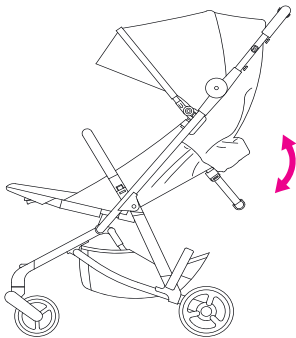

anex air-z

MAINTENANCE MANUAL

Folding the stroller	4
Unfolding the stroller	5
Assembly and disassembly of the front wheels	6
Locking front swivel wheels	6
Brake	6
Shock absorption	7
Adjusting the stroller's backrest	7
Ventilation	8
Stroller hood	9
Legrest adjustment	9
Stroller's security barrier	10
Safety belts	10
Basket	11
Reversing seat softgoods	12
Reversed seat hood	15
Cleaning	16
Additional pillow	18

Folding the stroller

Unfolding the stroller

Assembly and disassembly of the front wheels

Locking front swivel wheels

Brake

Shock absorption

Adjusting the stroller's backrest

Ventilation

Stroller hood

Legrest adjustment

Stroller's security barrier

Safety belts

Basket

Reversing seat softgoods

Reversed seat hood

Cleaning