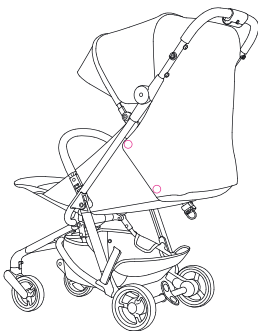

anex air-z

MAINTENANCE MANUAL

Folding the stroller	4
Unfolding the stroller	5
Assembly and disassembly of the front wheels	6
Locking front swivel wheels	6
Brake	6
Shock absorption	7
Adjusting the stroller's backrest	7
Ventilation	8
Stroller hood	9
Legrest adjustment	9
Stroller's security barrier	10
Safety belts	10
Basket	11
Reversing seat softgoods	12
Reversed seat hood	15
Cleaning	16
Additional pillow	18

Folding the stroller

Unfolding the stroller

Assembly and disassembly of the front wheels

Locking front swivel wheels

Brake

Shock absorption

Adjusting the stroller's backrest

Ventilation

Stroller hood

Legrest adjustment

Stroller's security barrier

Safety belts

Basket

Reversing seat softgoods

Reversed seat hood

Cleaning