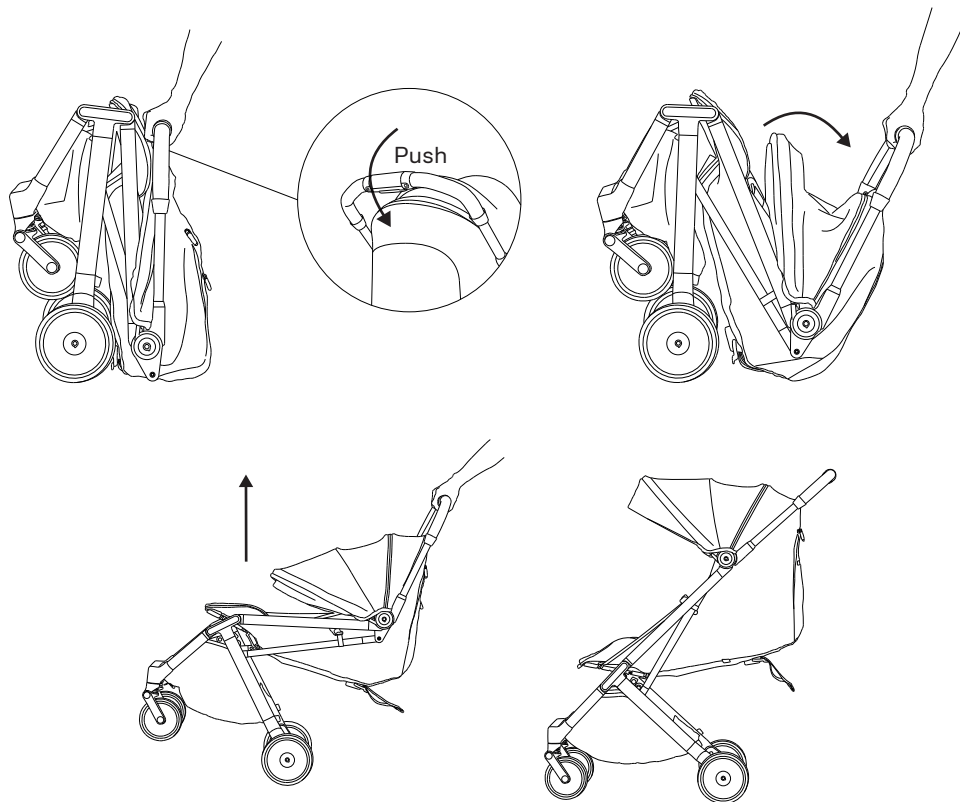

Unfolding the stroller